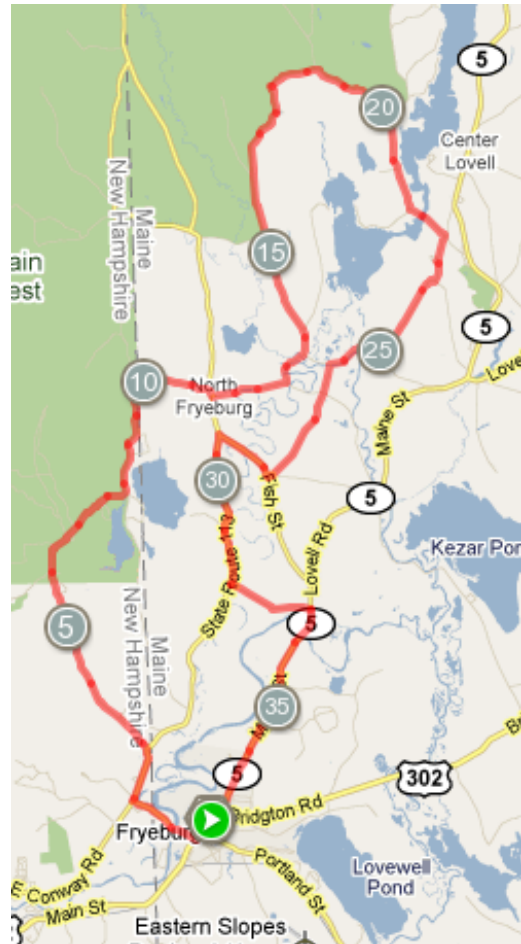

37.5 Mile Ride

Mile	Note
0.0	Depart Main Street Bed and Breakfast turning Right on Main Street
0.5	Right River Road
1.7	Right Green Hill Road-Route 113
2.6	Continue Green Hill Road
8.0	Left Green Hill Road
9.9	Right Stowe Road-S Chatham Road
11.2	Right N Fryeburg Road-Route 113 South
11.3	Left Harbor Road
13.3	Left Union Hill Road
18.0	Right Butters Road-New Road-Union Hill Road
18.9	Continue Foxboro Road
22.6	Right Christian Hill Road
23.0	Left Christian Hill Road
23.5	Right Shave Hill Road
24.9	Right Harbor Road
26.0	Left McNeil Road
28.3	Right Fish Street
29.4	Left West Fryeburg Road-Route 113
31.9	Left Woodlawn Ave-Cornshop Road

33.4	Right Route 5-Lovell Road
36.3	Right Main Street
37.5	Arrive Main Street Bed and Breakfast

Great Ride – Routes 302, 5 and 113 can be heavily trafficked at times, use caution.